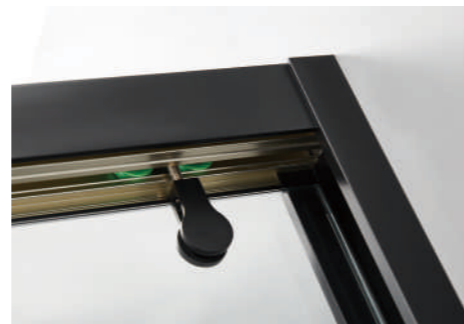

每一个细节都闪耀艺术光彩

Each detail glitters artistic
luster

BXG-111 (弗莱堡)
Size:1200-1500x2000/mm

玻璃厚度:8mm
Glass Thickness:8mm
材质:不锈钢
Material: Stainless Steel

BXG-117
Size:1000-1800x2000/mm

玻璃厚度:8mm
Glass Thickness:8mm