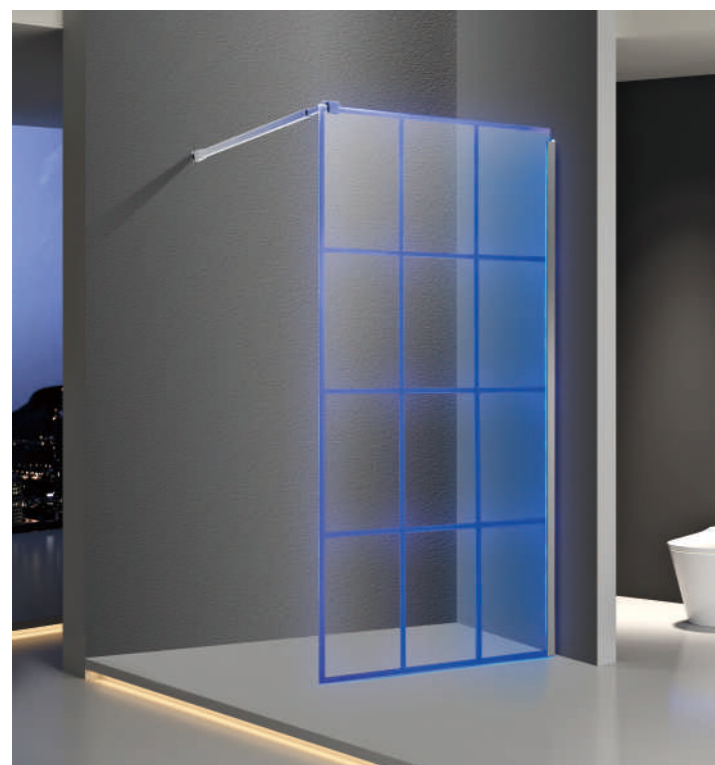

PF-71-8-LED
Size:800x1900/mm
PF-71-9-LED
Size:900x1900/mm
PF-71-10-LED
Size:1000x1900/mm
PF-71-12-LED
Size:1200x1900/mm