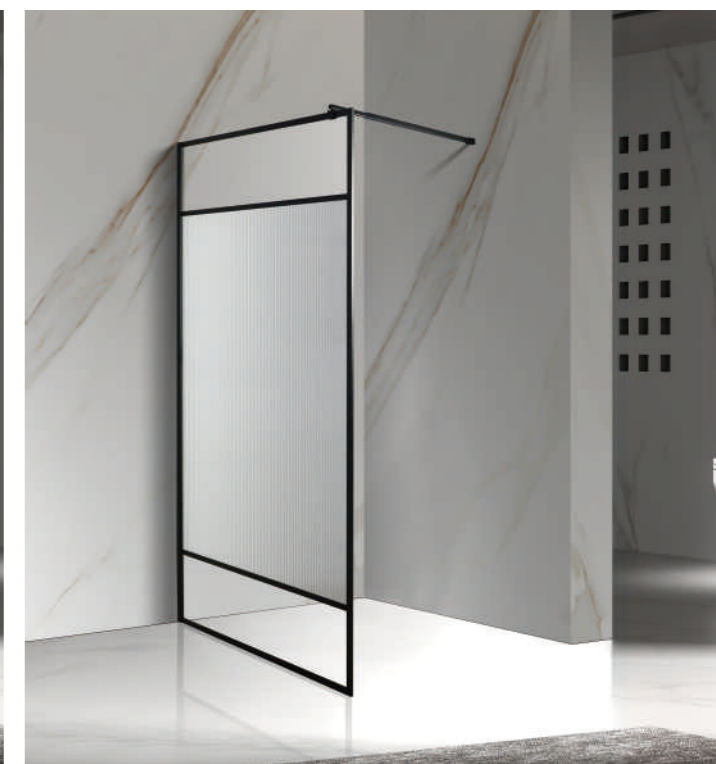

PF-121-8-D
Size:800x1900/mm
PF-121-9-D
Size:900x1900/mm
PF-121-10-D
Size:1000x1900/mm

PF-121-11-D
Size:1100x1900/mm
PF-121-12-D
Size:1200x1900/mm